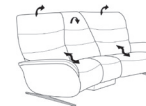

3 seater sofa with Cumuly function

(2 seater optic)

also available with electric motor
W: 197 x D: 90 x H: 107 cm

2.5 seater sofa with Cumuly function

also available with electric motor
W: 160 x D: 90 x H: 107 cm

2 seater sofa with Cumuly function

also available with electric motor
W: 140 x D: 90 x H: 107 cm

Curved sofa with Cumuly function

also available with electric motor
W: 202 x D: 102 x H: 107 cm

3 seater sofa with high fixed back

(2 seater optic)

W: 197 x D: 90 x H: 107 cm

2.5 seater sofa with high fixed back

W: 160 x D: 90 x H: 107 cm

2 seater sofa with high fixed back

W: 140 x D: 90 x H: 107 cm

Stainless Steel look 62

Powder coated anthracite 63