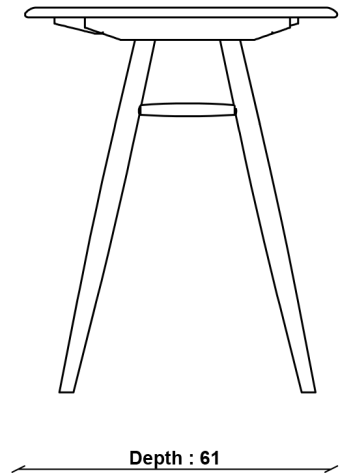

2367 BIX DESK

The Bix desk is a statement piece of ercol furniture, with organic flowing lines and elegant tapered legs. This desk would be perfect within a living or work space adding a touch of style. The asymmetric shape of the Bix desk gives an ideal space to fit an office chair into the curve of the solid wood top. The Bix desk is crafted from solid ash and is available in all ercol finishes.

TECHNICAL SPECIFICATIONS

CONSTRUCTION

Solid Ash

PRODUCT DIMENSIONS

Width: 119cm

Depth: 61cm

Height: 75cm

UNPACKED WEIGHT

13.5kg

DESIGNED BY

In-house design

ASSEMBLY

assembly_required

COUNTRY OF ORIGIN

UK

2367 BIX DESK

TECHNICAL DRAWING - All dimensions in cm

ercol