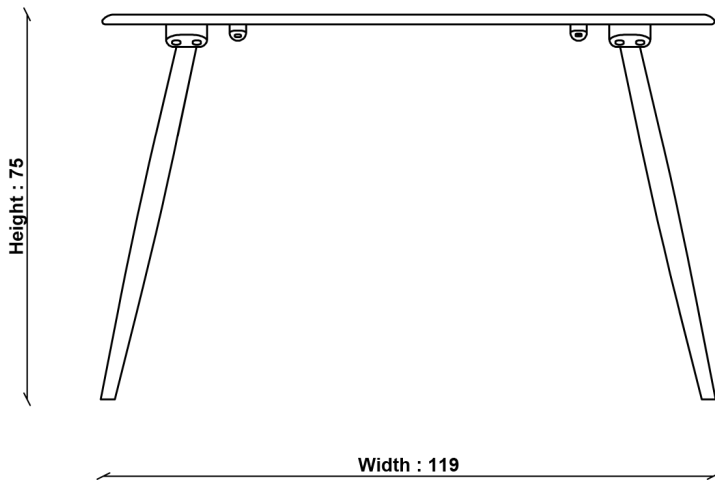

2367 BIX DESK

The Bix desk is a statement piece of ercol furniture, with organic flowing lines and elegant tapered legs. This desk would be perfect within a living or work space adding a touch of style. The asymmetric shape of the Bix desk gives an ideal space to fit an office chair into the curve of the solid wood top. The Bix desk is crafted from solid ash and is available in all ercol finishes.

TECHNICAL SPECIFICATIONS

CONSTRUCTION

Solid Ash

PRODUCT DIMENSIONS

Width: 119cm

Depth: 61cm

Height: 75cm

UNPACKED WEIGHT

13.5kg

DESIGNED BY

In-house design

ASSEMBLY

assembly_required

COUNTRY OF ORIGIN

UK

2367 BIX DESK

TECHNICAL DRAWING - All dimensions in cm

ercol